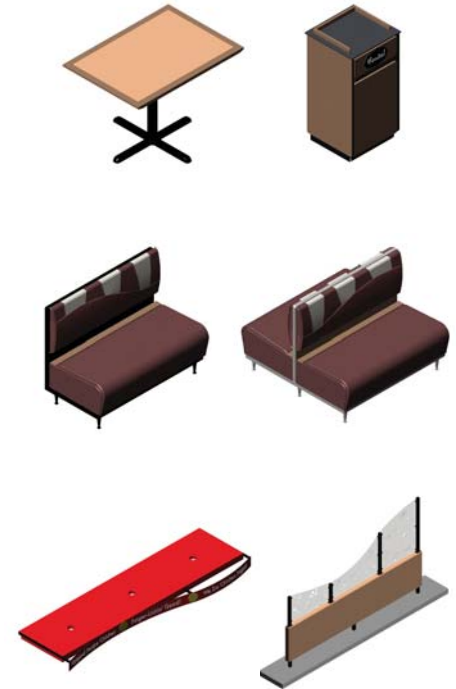

KFC VISION DECOR

Tables & Trash Units

Seating

Decor Elements

KFC Y'O4 DECOR

Give your customers a new atmosphere with **Vision / Y'O4 Decor!**

CONTACT JIM ZIELINSKI!

CELL: 414.232.3502 | EMAIL: jzielinski@isiamerica.com