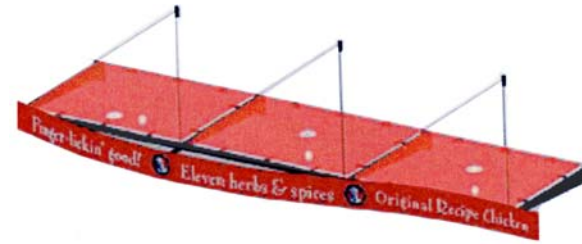

inspired solutions

KFC

LONG JOHN SILVERS

Tables and Decor

Table
Laminated with aluminum t-mold edge

Ceiling Soffit
Acrylic with light fixture cutouts,
graphic on aluminum banner

Table
Laminated with beveled edge

Ceiling Soffit
Acrylic with light fixture cutouts,
graphic on aluminum banner

Seating Y'04 Louisville Booths

Upholstered Single, Double and Long Settee

Service Counters

Sales Counter
Raised elliptical solid surface
Houses cash registers and cup dispensers
Tile accent, Stainless steel base trim

Pick-up Counter
Elliptical solid surface
Houses undercounter fridge
Tile accent, Stainless steel base trim