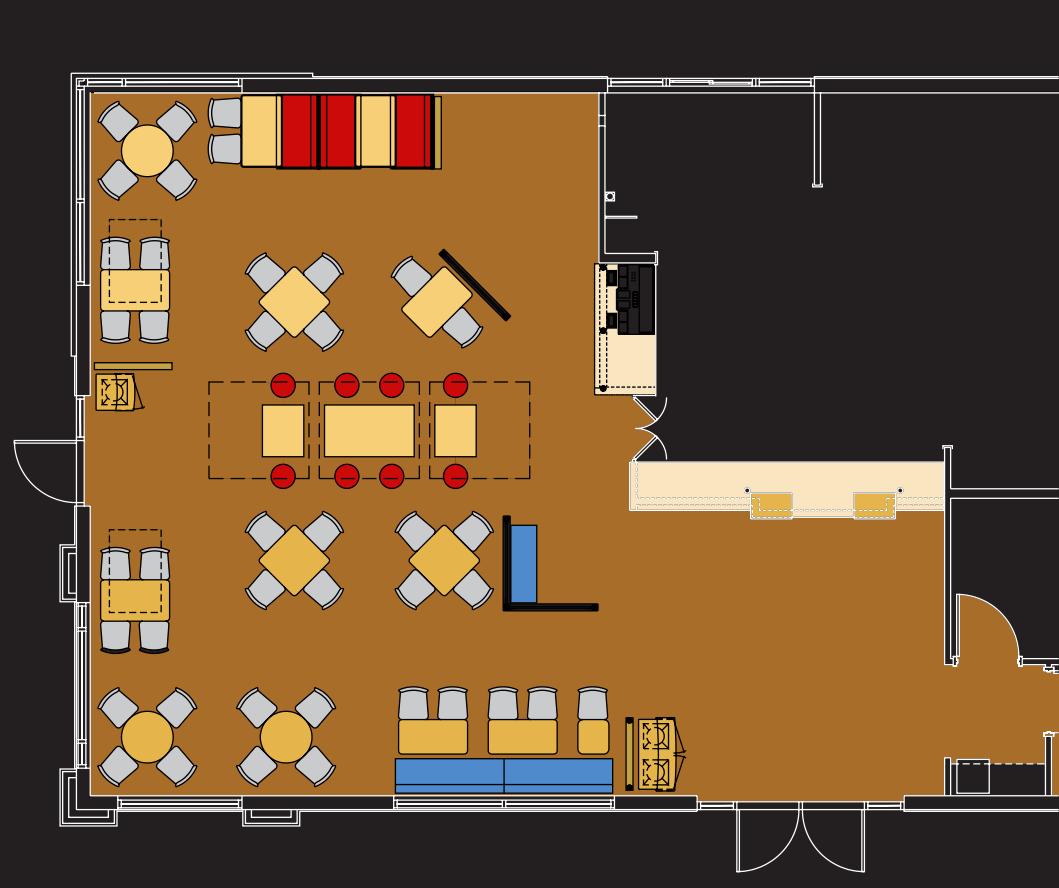

inspired solutions

KFC

LONG JOHN SILVERS

Tables and Decor

Table
Laminated with aluminum t-mold edge

Ceiling Soffit
Acrylic with light fixture cutouts,
graphic on aluminum banner

Table
Laminated with beveled edge

Ceiling Soffit
Acrylic with light fixture cutouts,
graphic on aluminum banner

Seating Y'04 Louisville Booths

Upholstered Single, Double and Long Settee

Service Counters

Sales Counter
Raised elliptical solid surface
Houses cash registers and cup dispensers
Tile accent, Stainless steel base trim

Pick-up Counter
Elliptical solid surface
Houses undercounter fridge
Tile accent, Stainless steel base trim