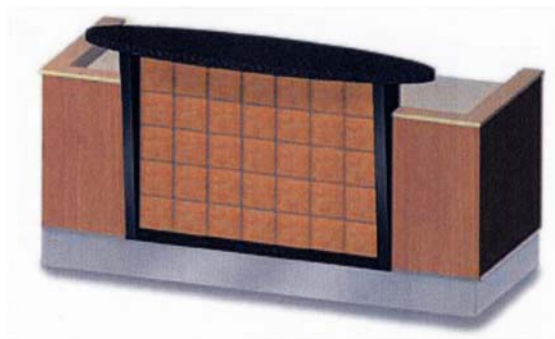

inspired solutions

KFC

LONG JOHN SILVERS

Tables and Decor

Table
Laminated with aluminum t-mold edge

Ceiling Soffit
Acrylic with light fixture cutouts,
graphic on aluminum banner

Table
Laminated with beveled edge

Ceiling Soffit
Acrylic with light fixture cutouts,
graphic on aluminum banner

Seating Y'04 Louisville Booths

Upholstered Single, Double and Long Settee

Service Counters

Sales Counter
Raised elliptical solid surface
Houses cash registers and cup dispensers
Tile accent, Stainless steel base trim

Pick-up Counter
Elliptical solid surface
Houses undercounter fridge
Tile accent, Stainless steel base trim