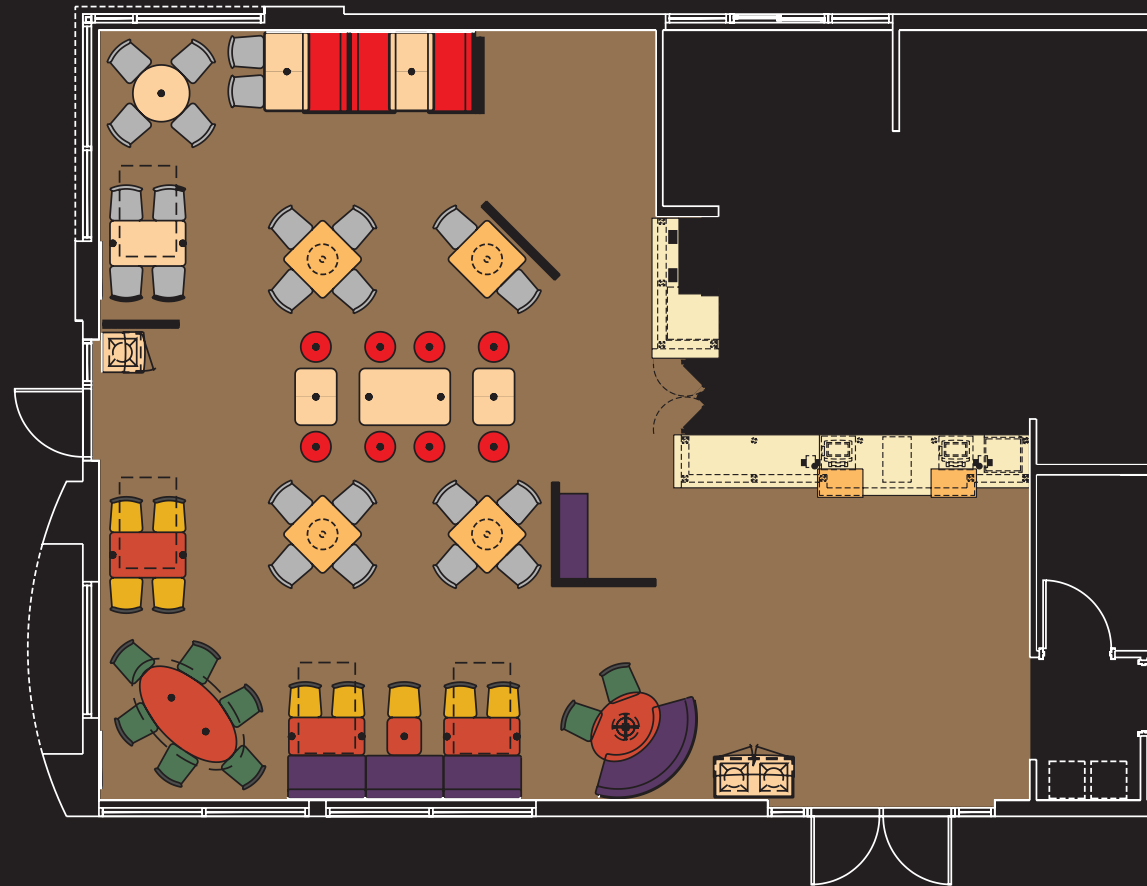

inspired solutions

KFC

Tables & Soffits

Table
Laminate with 3mm edge

Table
Laminate with 3mm edge

Bar Height Table
Laminate with 3mm edge

Bar Height Oval Table
Graphic laminate 3mm edge

Ceiling Soffit
Laminate with 4 inch self edge

Booths & Settees

Single Booth
Upholstered Single units

Double Booth
Upholstered Double units

Settee

Quarter Round Bar Height

Seating & Decor

Counter height "Bring Back Dinner"
tables and stools

Divider Wall
Routed laminate, sandblasted glass, staine
topcap, bronze support posts

Sales/Pick-up Counter
Solid surface top, solid maple top accents
Laminate counterface