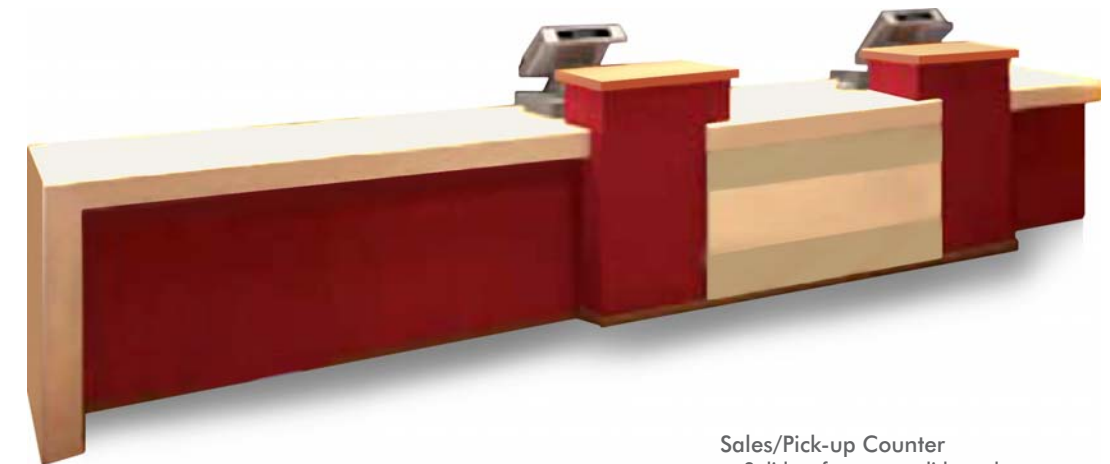

inspired solutions

KFC

Tables & Soffits

Table
Laminate with 3mm edge

Table
Laminate with 3mm edge

Bar Height Table
Laminate with 3mm edge

Bar Height Oval Table
Graphic laminate 3mm edge

Ceiling Soffit
Laminate with 4 inch self edge

Booths & Settees

Single Booth
Upholstered Single units

Double Booth
Upholstered Double units

Settee

Quarter Round Bar Height

Seating & Decor

Counter height "Bring Back Dinner"
tables and stools

Divider Wall
Routed laminate, sandblasted glass, staine
topcap, bronze support posts

Sales/Pick-up Counter
Solid surface top, solid maple top accents
Laminate counterface