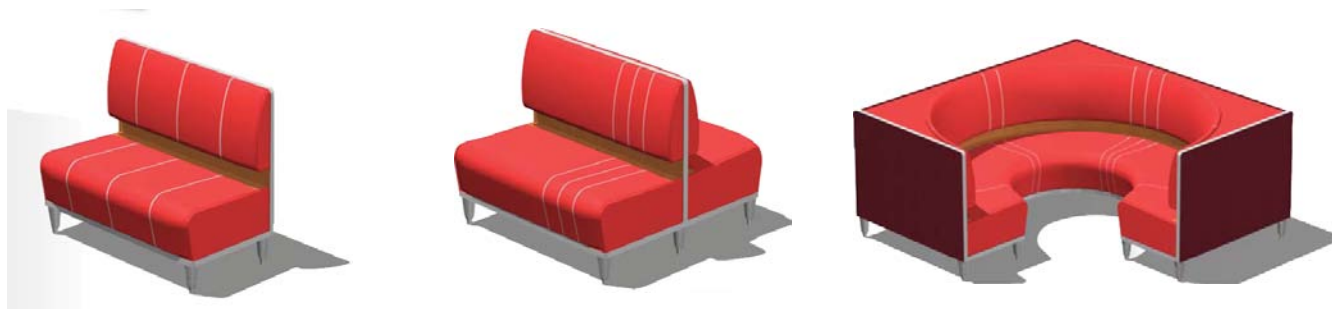

www.isiamerica.com

VISION

Tables

Table
Laminated with aluminum t-mold edge

Graphic Laminate Table
Laminated with aluminum t-mold edge

Y' 04

Tables and Decor

Table
Laminated with beveled edge

Ceiling Soffit
Acrylic with light fixture cutouts,
graphic on aluminum banner

Seating

Vision Louisville Booths
Upholstered Single, Double and Circular units

Y'04 Louisville Booths

Single Booth
Upholstered Single units

Double Booth
Upholstered Double units

Service Counter

Sales/Pick-up Counter
Solid surface top
Houses cash registers and cup dispensers
Solid maple top accents
Graphic counterface

Service Counters

Sales Counter
Raised elliptical solid surface
Houses cash registers and cup dispensers
Tile accent, Stainless steel base trim

Pick-up Counter
Elliptical solid surface
Houses undercounter fridge
Tile accent, Stainless steel base trim