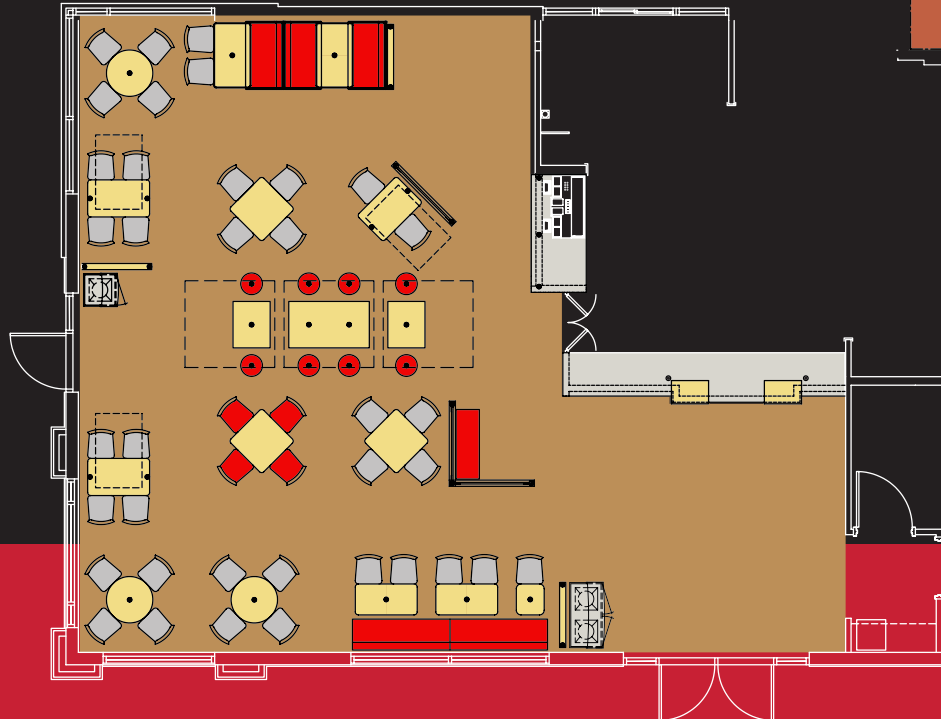

VISION

VISION