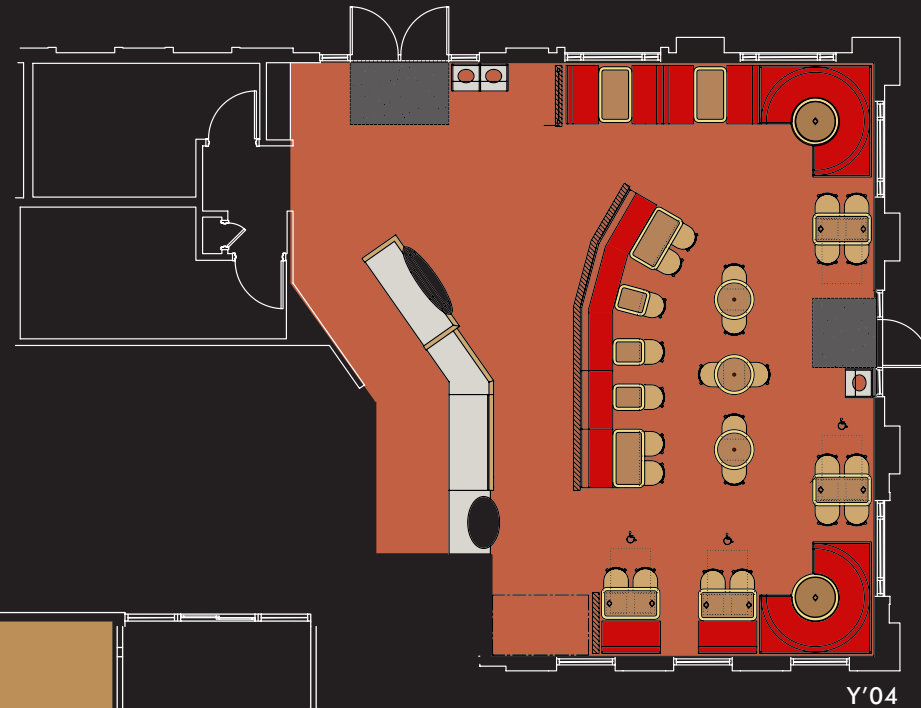

inspired solutions

VISION

VISION

Y'04

VISION & Y'04

interior systems inc

241 n broadway suite 600, milwaukee, wi. 53202-5819 + 800.837.8373 f 414.224.0972
15160 spring avenue, santa fe springs, ca. 90670-5631 + 800.837.8373 f 562.926.8307

www.isiamerica.com

VISION

Tables

Table
Laminated with aluminum t-mold edge

Graphic Laminate Table
Laminated with aluminum t-mold edge

Y' 04

Tables and Decor

Table
Laminated with beveled edge

Double Booth
Upholstered Double units

Service Counter

Sales/Pick-up Counter
Solid surface top
Houses cash registers and cup dispensers
Solid maple top accents
Graphic counterface

Service Counters

Sales Counter
Raised elliptical solid surface
Houses cash registers and cup dispensers
Tile accent, Stainless steel base trim

Pick-up Counter
Elliptical solid surface
Houses undercounter fridge
Tile accent, Stainless steel base trim