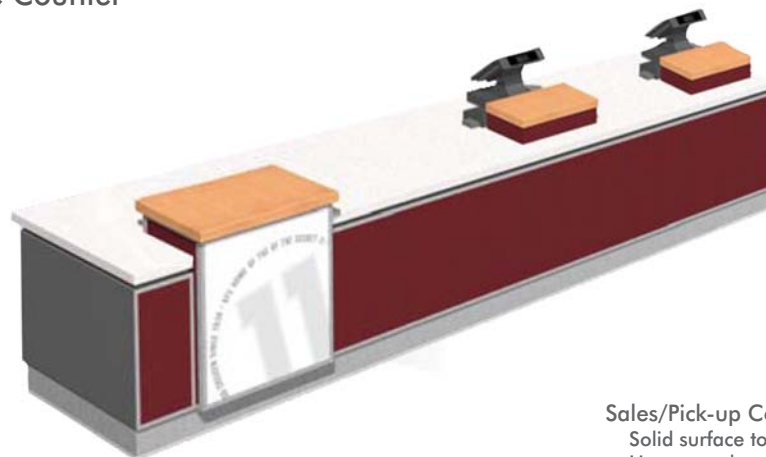

Ceiling Soffit
Acrylic with light fixture cutouts,
graphic on aluminum banner

Seating

Vision Louisville Booths
Upholstered Single, Double and Circular units

Y'04 Louisville Booths

Single Booth
Upholstered Single units

Double Booth
Upholstered Double units

Service Counter

Sales/Pick-up Counter
Solid surface top
Houses cash registers and cup dispensers
Solid maple top accents
Graphic counterface

Service Counters

Sales Counter
Raised elliptical solid surface
Houses cash registers and cup dispensers
Tile accent, Stainless steel base trim

Pick-up Counter
Elliptical solid surface
Houses undercounter fridge
Tile accent, Stainless steel base trim