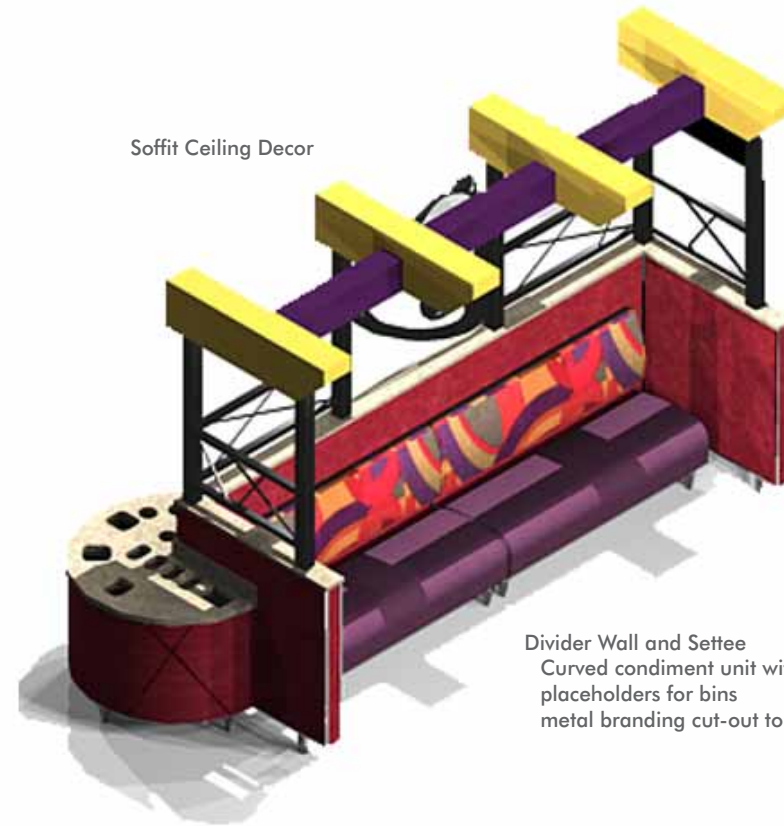

inspired solutions

TY07 FLOOR PLAN

TACO BELL

TACO BELL

Tables

Table
Laminate with 3mm edge

Bar Height Table
Laminate with 3mm edge

Bar Height Oval Table
Graphic laminate 3mm edge

Decor Elements

Soffit Ceiling Decor

Divider Wall and Settee
Curved condiment unit with cut-out placeholders for bins
metal branding cut-out top caps

Divider Wall
Routed laminate,
brown metallic uprights

Booths

Single Booth
Upholstered Single units

Single Booth with settee

Sales/Pick-up Counter

Sales/Pick-up Counter
Solid surface sales counter top with register shrouds