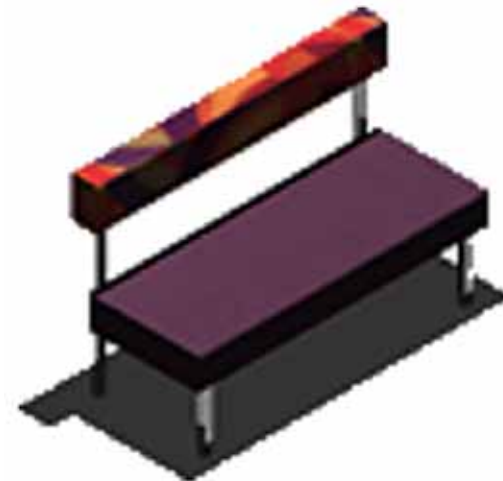

inspired solutions

TY07 FLOOR PLAN

TACO BELL

TACO BELL

Tables

Table
Laminate with 3mm edge

Bar Height Table
Laminate with 3mm edge

Bar Height Oval Table
Graphic laminate 3mm edge

Decor Elements

Soffit Ceiling Decor

Divider Wall and Settee
Curved condiment unit with cut-out placeholders for bins
metal branding cut-out top caps

Divider Wall
Routed laminate,
brown metallic uprights

Booths

Single Booth
Upholstered Single units

Single Booth with settee

Sales/Pick-up Counter

Sales/Pick-up Counter
Solid surface sales counter top with register shrouds