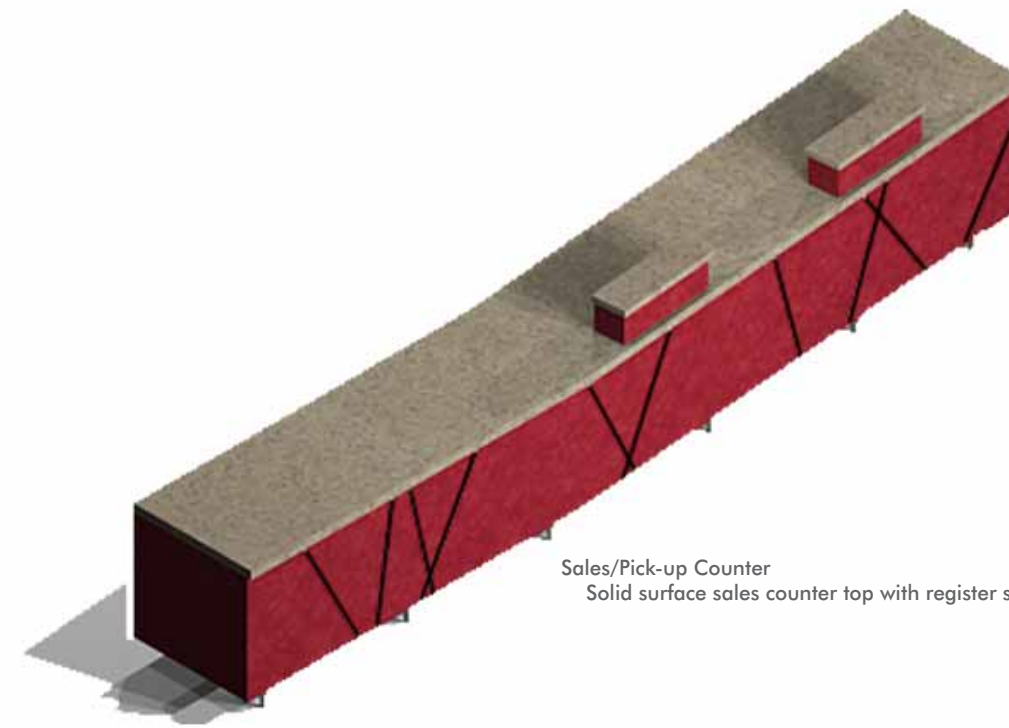

inspired solutions

TY07 FLOOR PLAN

TACO BELL

TACO BELL

Tables

Table
Laminate with 3mm edge

Bar Height Table
Laminate with 3mm edge

Bar Height Oval Table
Graphic laminate 3mm edge

Decor Elements

Soffit Ceiling Decor

Divider Wall and Settee
Curved condiment unit with cut-out placeholders for bins
metal branding cut-out top caps

Divider Wall
Routed laminate,
brown metallic uprights

Booths

Single Booth
Upholstered Single units

Single Booth with settee

Sales/Pick-up Counter

Sales/Pick-up Counter
Solid surface sales counter top with register shrouds