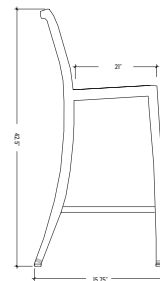

Related

Alumen FS Standard Chair

Alumen FS Stackable Chair