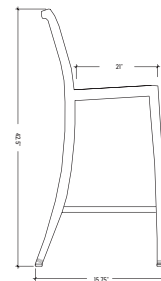

Related

Alumen FS Standard Chair

Alumen FS Stackable Chair