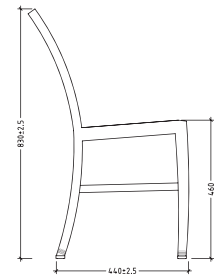

Related

Alumen FS Stackable Chair

Alumen FS Barstool